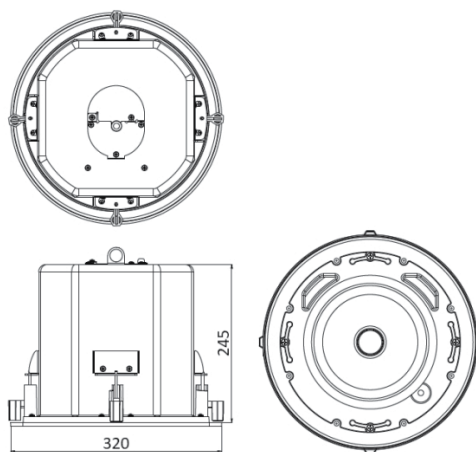

## Dimensiones

### Technical specifications

Speaker	8" woofer + 1" tweeter
RMS power	60 W (100 V) / 80 W (8 Ω)
Power selection	60, 30, 15, 7.5 & 3.75 W (100 V)
SPL 1 m, 1kHz	92 dB (1 W)   110 dB (60 W)
Frequency response	55 ~ 20,000 Hz
Dimensions (mm)	Ø 320 x 245. Ceiling cut-out Ø 292
Weight	5.2 kg
Finish	ABS, metallic grille. White (RAL9016)

### Dimensions