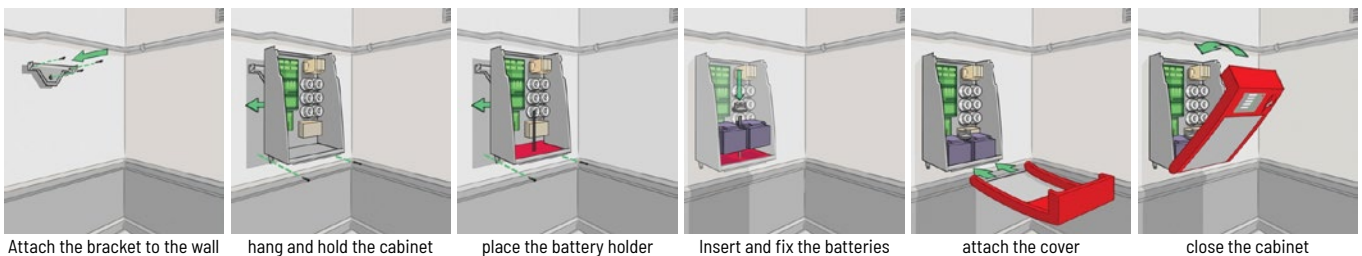

C500 is designed to facilitate installation and configuration. Electronic components are easy to insert and remove, and a simple and effective wall bracket simplifies the placement of the cabinet, easy even for a single person. In addition, configuration software and error detection tools speed commissioning.

Attach the bracket to the wall

hang and hold the cabinet

place the battery holder

Insert and fix the batteries

attach the cover

close the cabinet

4EVAC manager

The **4EVAC Manager** software, included in all the units, provides an overview of the public address and voice alarm system and makes any configuration easy thanks to a safe and intuitive user interface.