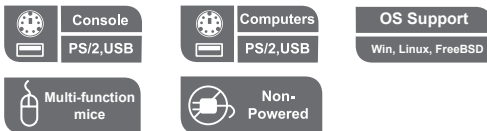

2-Port Hybrid™ KVM Switch CS52

Features

- One console (monitor, PS/2 keyboard, and USB mouse) controls two computers
- Remote port selector for convenient switch placement
- Supports multi-function mice
- USB 2.0 mouse port can be used for USB hub and USB Peripheral Sharing
- Compact design, built in all-in-one cables (console 0.15m; computers 0.6m, 1.2m)
- Superior video quality- up to 2048 x 1536; DDC2B
- Auto Scan function to monitor computer operation
- Non-powered

Specification

Function	CS52
Computer Connections	2
Port Selection	Hotkey, Remote Port Selector
Connectors	
Console Ports	1 x HDB-15 Female (Blue) 1 x 6-pin Mini-DIN Female (Purple) 1 x USB Type A Female
KVM Ports	2 x HDB-15 Male (Blue) 2 x 6-pin Mini-DIN Male (Purple) 2 x USB Type A Male (Black)
Remote Port Selector	1 x 2.5mm Audio Jack Female
Cable Length	
Console	0.15 m
Computer	1 x 0.6 m; 1 x 1.2 m
Video	2048 x 1536; DDC2B
LEDs	
Selected	2 (Green)
Emulation	
Keyboard / Mouse	PS/2
Scan Interval	3, 5, 10, 20 seconds (default: 5 secs.)
Power Consumption	DC5V: 0.02W
Environmental	
Operating Temperature	0-50°C
Storage Temperature	-20-60°C
Humidity	0-80% RH, Non-condensing
Physical Properties	
Housing	Plastic
Weight	0.35 kg
Dimensions (L x W x H)	8.45 x 3.40 x 2.21 cm