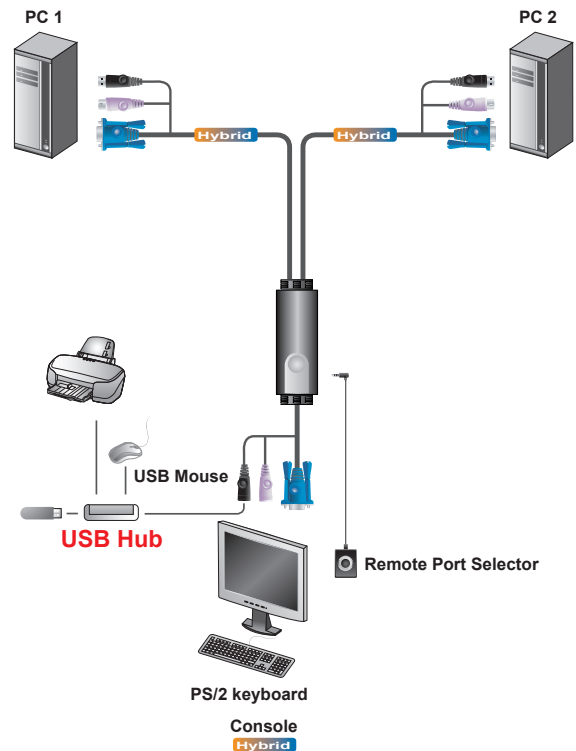

2-Port Hybrid™ KVM Switch CS52

Features

- One console (monitor, PS/2 keyboard, and USB mouse) controls two computers
- Remote port selector for convenient switch placement
- Supports multi-function mice
- USB 2.0 mouse port can be used for USB hub and USB Peripheral Sharing
- Compact design, built in all-in-one cables (console 0.15m; computers 0.6m, 1.2m)
- Superior video quality- up to 2048 x 1536; DDC2B
- Auto Scan function to monitor computer operation
- Non-powered

Specification

Function	CS52
Computer Connections	2
Port Selection	Hotkey, Remote Port Selector
Connectors	
Console Ports	1 x HDB-15 Female (Blue) 1 x 6-pin Mini-DIN Female (Purple) 1 x USB Type A Female
KVM Ports	2 x HDB-15 Male (Blue) 2 x 6-pin Mini-DIN Male (Purple) 2 x USB Type A Male (Black)
Remote Port Selector	1 x 2.5mm Audio Jack Female
Cable Length	
Console	0.15 m
Computer	1 x 0.6 m; 1 x 1.2 m
Video	2048 x 1536; DDC2B
LEDs	
Selected	2 (Green)
Emulation	
Keyboard / Mouse	PS/2
Scan Interval	3, 5, 10, 20 seconds (default: 5 secs.)
Power Consumption	DC5V: 0.02W
Environmental	
Operating Temperature	0-50°C
Storage Temperature	-20-60°C
Humidity	0-80% RH, Non-condensing
Physical Properties	
Housing	Plastic
Weight	0.35 kg
Dimensions (L x W x H)	8.45 x 3.40 x 2.21 cm