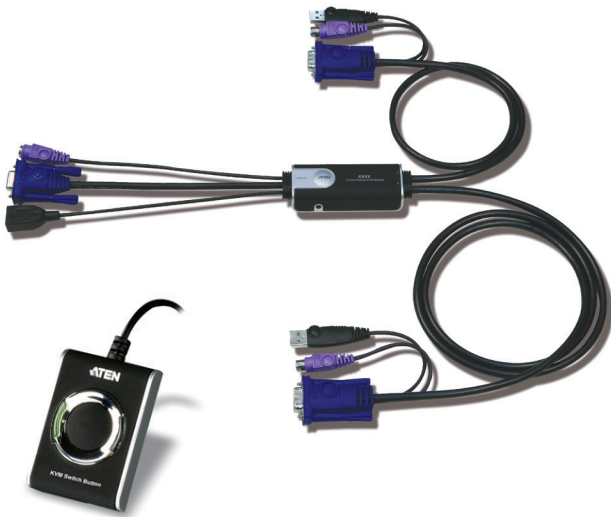

2-Port Hybrid™ KVM Switch CS52

Features

- One console (monitor, PS/2 keyboard, and USB mouse) controls two computers
- Remote port selector for convenient switch placement
- Supports multi-function mice
- USB 2.0 mouse port can be used for USB hub and USB Peripheral Sharing
- Compact design, built in all-in-one cables (console 0.15m; computers 0.6m, 1.2m)
- Superior video quality- up to 2048 x 1536; DDC2B
- Auto Scan function to monitor computer operation
- Non-powered

Specification

Function	CS52
Computer Connections	2
Port Selection	Hotkey, Remote Port Selector
Connectors	
Console Ports	1 x HDB-15 Female (Blue) 1 x 6-pin Mini-DIN Female (Purple) 1 x USB Type A Female
KVM Ports	2 x HDB-15 Male (Blue) 2 x 6-pin Mini-DIN Male (Purple) 2 x USB Type A Male (Black)
Remote Port Selector	1 x 2.5mm Audio Jack Female
Cable Length	
Console	0.15 m
Computer	1 x 0.6 m; 1 x 1.2 m
Video	2048 x 1536; DDC2B
LEDs	
Selected	2 (Green)
Emulation	
Keyboard / Mouse	PS/2
Scan Interval	3, 5, 10, 20 seconds (default: 5 secs.)
Power Consumption	DC5V: 0.02W
Environmental	
Operating Temperature	0-50°C
Storage Temperature	-20-60°C
Humidity	0-80% RH, Non-condensing
Physical Properties	
Housing	Plastic
Weight	0.35 kg
Dimensions (L x W x H)	8.45 x 3.40 x 2.21 cm