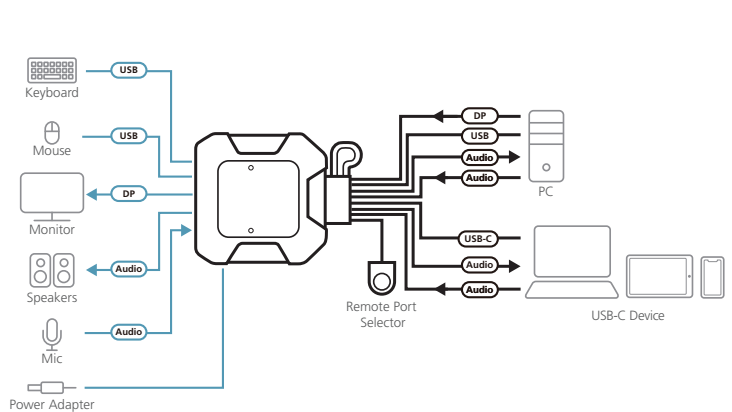

2-Port USB-C DisplayPort Hybrid Cable KVM Switch

CS52DP

The CS52DP 2-Port USB-C DisplayPort Hybrid Cable KVM Switch is a control unit that allows access to a USB-C device and a DisplayPort computer. With the CS52DP, you can quickly and effortlessly switch between two computers by using a convenient remote port selector pushbutton.

The compact CS52DP also brings in vivid 4K viewing quality to lift up work performance. Further advanced features of the CS52DP include the bus-powered mode and no need to install software or configure device. This plug and play switch is ideal for people who need quick control to multitask between a computer and a USB-C device on a desktop in any environment. Moreover, the compact design allows for an efficient and tidy installation, providing an ideal space-saving solution to keep your desk well-organized.

Features

- One KVM console controls one USB DisplayPort computers and one USB-C device
- Superior video quality – up to 4096 x 2160 @ 60 Hz
- Computer selection via remote port selector
- Supports DisplayPort Alternate Mode (DP Alt Mode) which enables the USB connection to carry DisplayPort signals
- DisplayPort 1.2 and HDCP compliant
- Bus-powered – no external power adapter required
- The console USB ports can be used for USB peripheral sharing
- Multiplatform support – Windows, Mac, Linux, Android, and iOS
- No software required
- Hook design for space-saving and organized workstation
- Supports USB hot-plugging