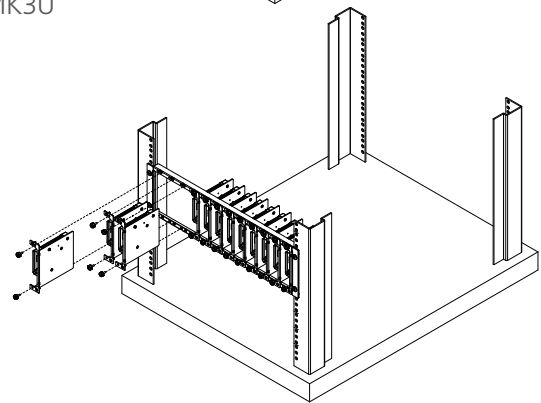

VE-RMK3U

Compatible Products

	• Converters: UC2322, UC2324, UC4852, UC4854 • Desktop KVM Switches: CS724KM, CS74E, CS72D • KVM Extenders: CE600, CE604, CE924, CE611, KE8900SR, KE8900ST, KE9900ST, CE920, CE920L, CE920R, CE820L, CE820R, CE820, CE610A, CE624, CE620, KE6900ST, CE750A, CE100, CE250A, CE350, CE370, CE602, CE700A, CE770, CE800B • KVM over IP Switches: KA8270, KA8278, KA8280, KA8288, CN8000A • Networked AV: VE66DTH, VE8952R, VE8952T, VE8900R, VE8900T, VE8950R, VE8950T
1U	• Remote Control & Monitoring Solutions: KA7174, RCM101A • Secure Device Servers: SN3401, SN3401P, SN3402, SN3402P, SN3001, SN3001P, SN3002, SN3002P • Video Converters: VC1280, VC880 • Video Extenders: VE883R, VE883T, VE2812T, VE150A, VE172R, VE500, VE600A, VE602, VE800A, VE803, VE810, VE2812PR, VE1843, VE3912T, VE2812AT, VE2812R, VE883, VE814A, VE814AR, VE814AT, VE813A, VE816R, VE811, VE811R, VE811T, VE1812, VE901, VB802, VE170, VE601, VE801, VE802, VE812, VE813, VE814, VE882, VE892 • Video Splitters: VS184B, VS182B, VS192, VS194, VS182A • Video Switches: VS481B, VS481C, VS481A
2U	• KVM Extenders: CE100 • Video Extenders: VE600A, VE602, VE800A, VE803, VE810
3U	• KVM Extenders: CE100 • Video Extenders: VE600A, VE602, VE800A, VE803, VE810, VE811, VE901, VE601, VE801

ATEN International Co., Ltd.

3F., No.125, Sec. 2, Datung Rd., Sijhih District., New Taipei City 221, Taiwan
Phone: 886-2-8692-6789 Fax: 886-2-8692-6767
www.aten.com E-mail: marketing@aten.com

Product information is subject to change without prior notice.

Released: 06/2023 V4.0

© Copyright 2023 ATEN® International Co. Ltd.
ATEN and the ATEN logo are registered trademarks of ATEN International Co., Ltd.
All rights reserved. All other trademarks are the property of their respective owners.