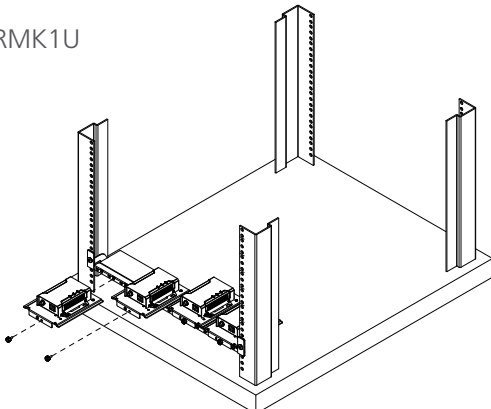

VE-RMK1U

VE-RMK2U

VE-RMK3U

Features

- The design of standard 1U, 2U, and 3U fits into rack space neatly
- Fixed stand allows extenders to be safely installed on the rack
- Allows easy cabling and maintenance
- Provides flexible rack mounting for 1 to 12 extenders

VE-RMK1U

VE-RMK2U

VE-RMK3U

Compatible Products

	<ul style="list-style-type: none"> • Converters: UC2322, UC2324, UC4852, UC4854 • Desktop KVM Switches: CS724KM, CS74E, CS72D • KVM Extenders: CE600, CE604, CE924, CE611, KE8900SR, KE8900ST, KE9900ST, CE920, CE920L, CE920R, CE820L, CE820R, CE820, CE610A, CE624, CE620, KE6900ST, CE750A, CE100, CE250A, CE350, CE370, CE602, CE700A, CE770, CE800B • KVM over IP Switches: KA8270, KA8278, KA8280, KA8288, CN8000A • Networked AV: VE66DTH, VE8952R, VE8952T, VE8900R, VE8900T, VE8950R, VE8950T
1U	<ul style="list-style-type: none"> • Remote Control & Monitoring Solutions: KA7174, RCM101A • Secure Device Servers: SN3401, SN3401P, SN3402, SN3402P, SN3001, SN3001P, SN3002, SN3002P • Video Converters: VC1280, VC880 • Video Extenders: VE883R, VE883T, VE2812T, VE150A, VE172R, VE500, VE600A, VE602, VE800A, VE803, VE810, VE2812PR, VE1843, VE3912T, VE2812AT, VE2812R, VE883, VE814A, VE814AR, VE814AT, VE813A, VE816R, VE811, VE811R, VE811T, VE1812, VE901, VB802, VE170, VE601, VE801, VE802, VE812, VE813, VE814, VE882, VE892 • Video Splitters: VS184B, VS182B, VS192, VS194, VS182A • Video Switches: VS481B, VS481C, VS481A
2U	<ul style="list-style-type: none"> • KVM Extenders: CE100 • Video Extenders: VE600A, VE602, VE800A, VE803, VE810
3U	<ul style="list-style-type: none"> • KVM Extenders: CE100 • Video Extenders: VE600A, VE602, VE800A, VE803, VE810, VE811, VE901, VE601, VE801