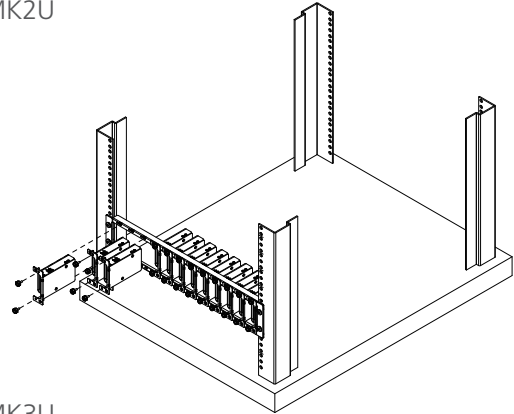

Video Extender Rack Mount Kit

VE-RMK1U / VE-RMK2U / VE-RMK3U

ATEN's Video Extender Rack Mount Kit offers a range of flexible mounting solutions for installing ATEN video extenders and KVM extenders in a rack. Users can choose from three VE-RMK rack mount kits (1U, 2U, and 3U) to match the extender type that is being installed for a well-organized and easy-to-maintain setup.

Features

- The design of standard 1U, 2U, and 3U fits into rack space neatly
- Fixed stand allows extenders to be safely installed on the rack
- Allows easy cabling and maintenance
- Provides flexible rack mounting for 1 to 12 extenders

VE-RMK2U

Compatible Products