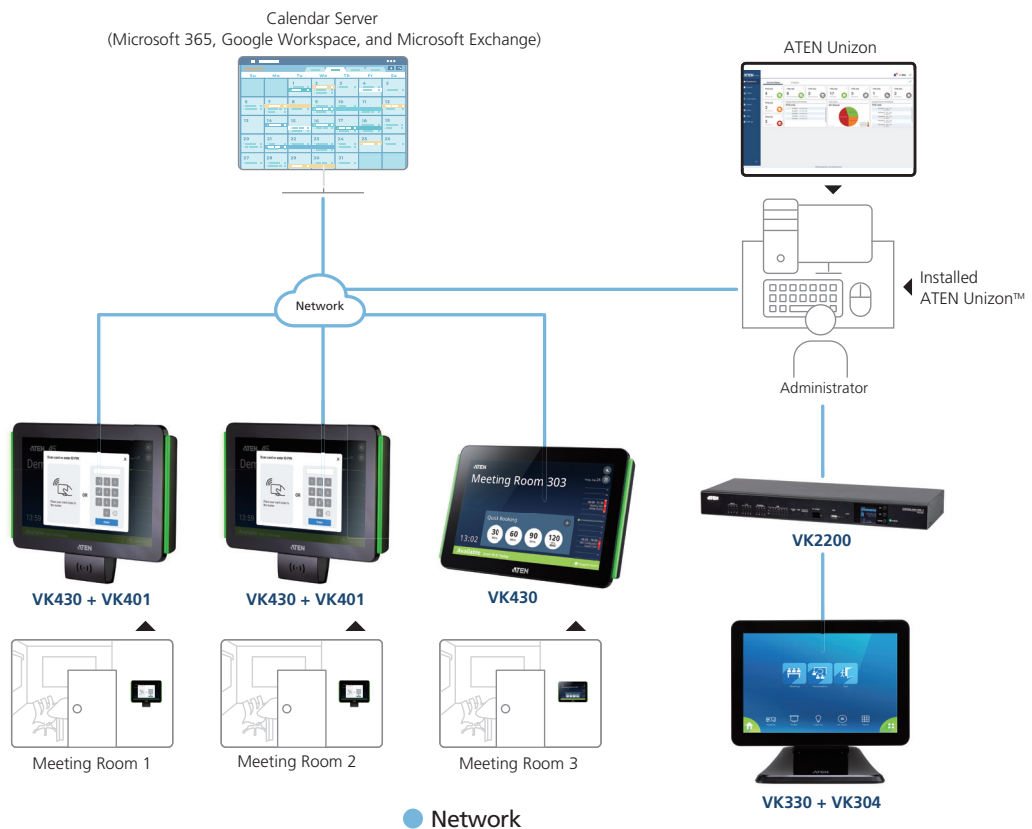

Security-enhanced Application