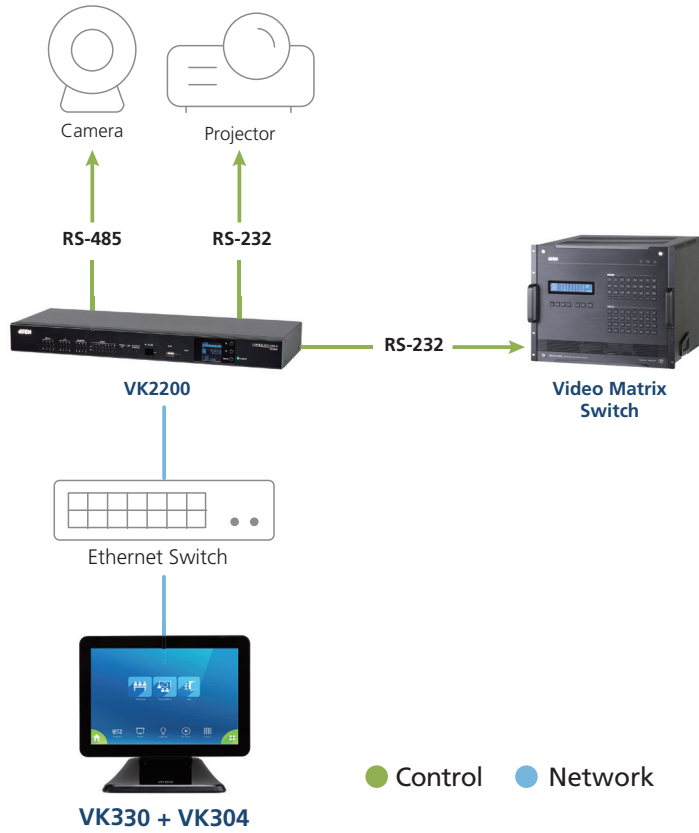

Basic Application