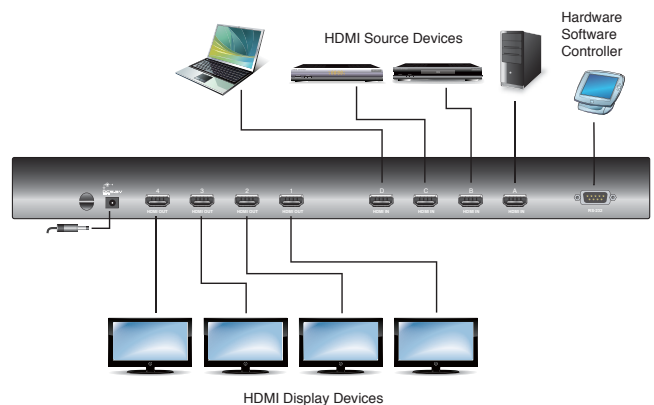

Specification

Function		VM0404H
Display Connections	Direct	4
HDMI Input Connections		4
Connectors	Device | HDMI In	4 x HDMI Type A Female (Black)
	Display | HDMI Out	4 x HDMI Type A Female (Black)
	RS-232 Port	1 x DB-9 Female (Black)
	Power	1 x DC Jack
Switches	Port Selection	4 x Pushbuttons
LEDs	Selected	16 (Green)
Video Resolution		HDTV resolutions up to 1080p; computer resolutions up to WUXGA (1920x1200)
Power Consumption		DC5.3V, 9W (Max.)
Environment	Operating Temp.	0-50°C
	Storage Temp.	-20-60°C
	Humidity	0-80% RH, Non-condensing
Physical Properties	Housing	Metal
	Weight	1.86 kg
	Dimensions (L x W x H)	43.70 x 15.96 x 4.40 cm

* The specifications and pictures are subject to change without notice.