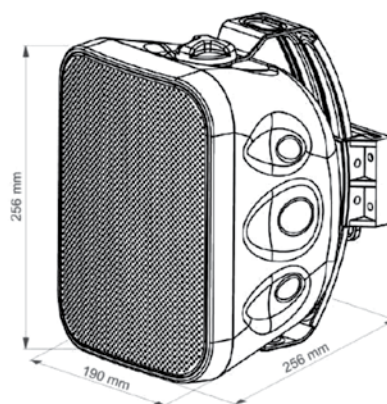

### Dimensiones

## Weatherproof speaker

**WCM-32BT | WCM-32WT** » 32 W · 105 dB · IP56 · black | white

Two-way speaker for outdoors (IP56) with power rating of 60 W @ 8  $\Omega$  or 32 W @ 100 V line, selectable by rotary switch. 5.25" woofer for low and medium frequencies and 1.42" tweeter for high frequencies. ABS black or white enclosure, metallic grille and adjustable bracket.

## Technical specifications

Loudspeaker	woofer 5.25" + tweeter 1.42"
Rated power (RMS)	60 W (8 $\Omega$ ) / 32 W (100 V)
Power taps (100 V)	32, 16, 8, 4 & 2 W, rotary switch
Low impedance	8 $\Omega$
Frequency response	60 ~ 20.000 Hz
SPL 1 m, 1 kHz	90 dB (1 W), 105 dB (32 W)
Dimensions (mm)	190 (width) x 256 (height) x 225 (deep)
Weight	2.6 kg
Finish	ABS & aluminium grille
Protection	IP56
Mounting	type U adjustable bracket

## Dimensions